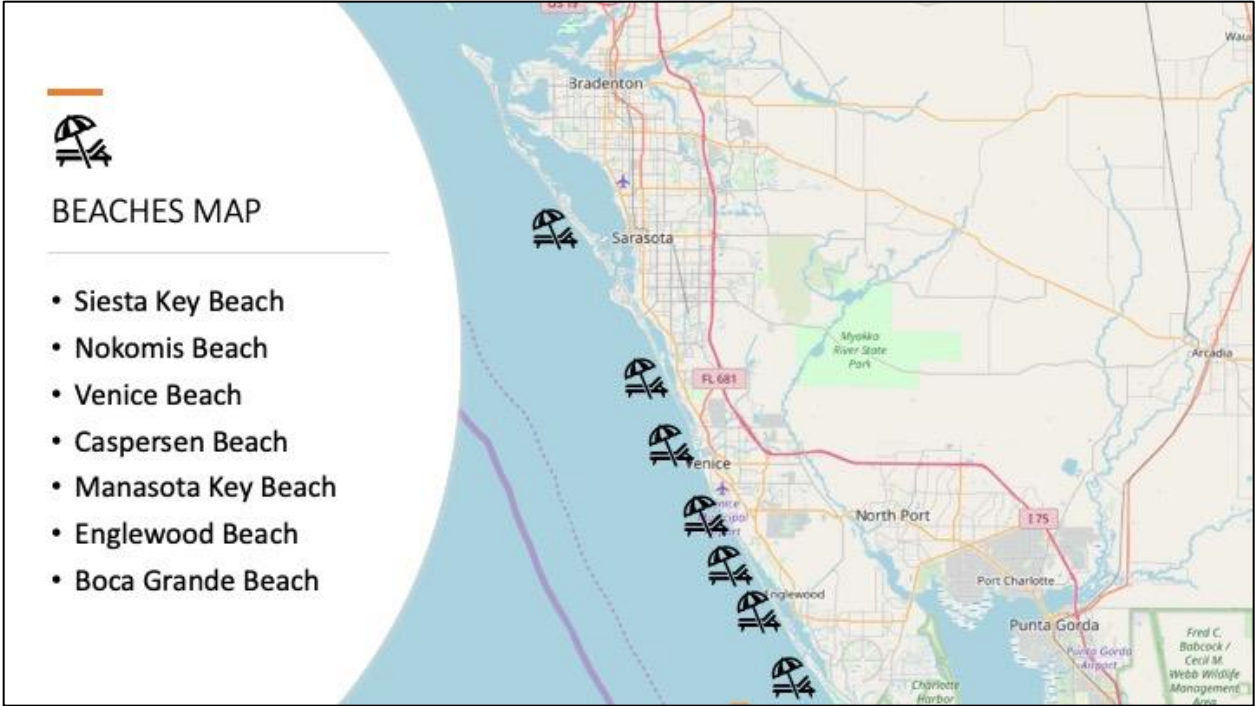

BONUS

Maps

**“How To Find A New
Construction Community In SW
Florida That is Right For You?”**

**A Webinar by Megan Hess
Venice Realty, Inc.**

CITIES MAP

- Sarasota
- Nokomis & North Venice
- Venice
- Englewood
- Wellen Park (aka West Villages)
- North Port
- West Port
- Punta Gorda

AIRPORTS MAP

- TPA – Tampa
- SRQ – Sarasota
- PGD – Punta Gorda
- RSW – Fort Myers

NEW CONSTRUCTION COMMUNITIES MAP

- Neal Communities
- D.R. Horton
- Meritage/Toll Brothers
- M/I Homes
- Taylor Morrison
- DiVosta
- Kolter
- Centex