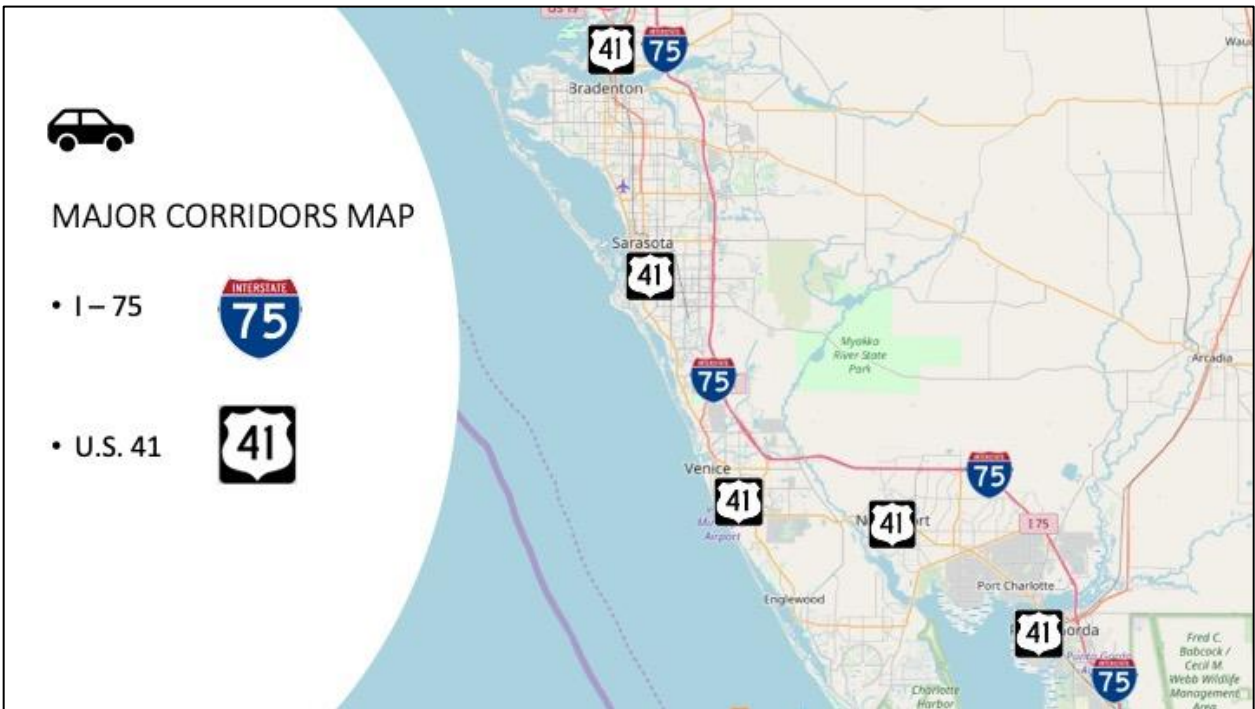

BONUS

Maps

**“How To Find A New
Construction Community In SW
Florida That is Right For You?”**

**A Webinar by Megan Hess
Venice Realty, Inc.**

CITIES MAP

- Sarasota
- Nokomis & North Venice
- Venice
- Englewood
- Wellen Park (aka West Villages)
- North Port
- West Port
- Punta Gorda

AIRPORTS MAP

- TPA – Tampa
- SRQ – Sarasota
- PGD – Punta Gorda
- RSW – Fort Myers

NEW CONSTRUCTION COMMUNITIES MAP

- Neal Communities
- D.R. Horton
- Meritage/Toll Brothers
- M/I Homes
- Taylor Morrison
- DiVosta
- Kolter
- Centex