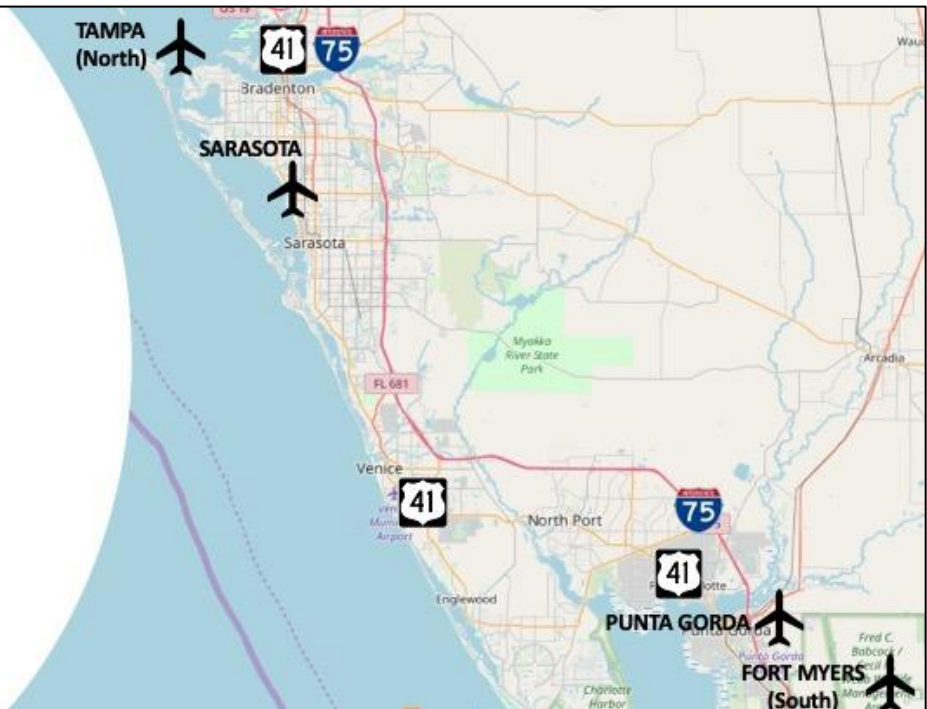

BONUS

Maps

**“How To Find A New
Construction Community In SW
Florida That is Right For You?”**

**A Webinar by Megan Hess
Venice Realty, Inc.**

CITIES MAP

- Sarasota
- Nokomis & North Venice
- Venice
- Englewood
- Wellen Park (aka West Villages)
- North Port
- West Port
- Punta Gorda

AIRPORTS MAP

- TPA – Tampa
- SRQ – Sarasota
- PGD – Punta Gorda
- RSW – Fort Myers

NEW CONSTRUCTION COMMUNITIES MAP

- Neal Communities
- D.R. Horton
- Meritage/Toll Brothers
- M/I Homes
- Taylor Morrison
- DiVosta
- Kolter
- Centex